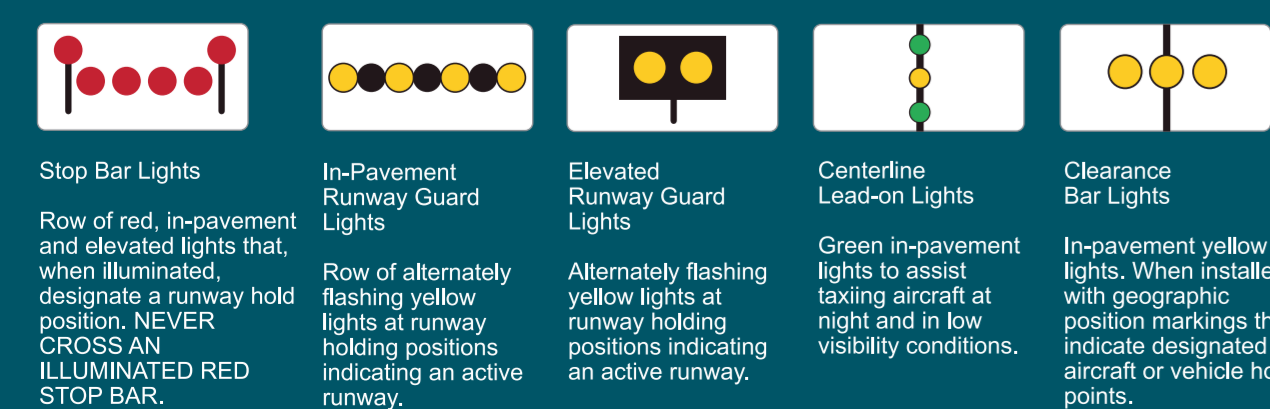

Airport performance from approach to departure

Note: Airport diagram is for illustrative purposes only and not to scale. Refer to FAA Advisory Circulars for specific airfield lighting installation details.

General Aviation (GA) Diagram

ADB SAFEGATE Americas, LLC
977 Gahanna Parkway
Columbus, OH 43230

Tel: +1 (614) 861 1304
+1 (800) 545 4157
Fax: +1 (614) 864 2069

7101 Northland Circle, Suite 110
Brooklyn Park, MN 55428
Tel: +1 (763) 535 9299

salesupport@adbsafegate.com
adbsafegate.com

Runway/Taxiway Arrangement of SMGCS Features

Pilot Guide to Airport Signs