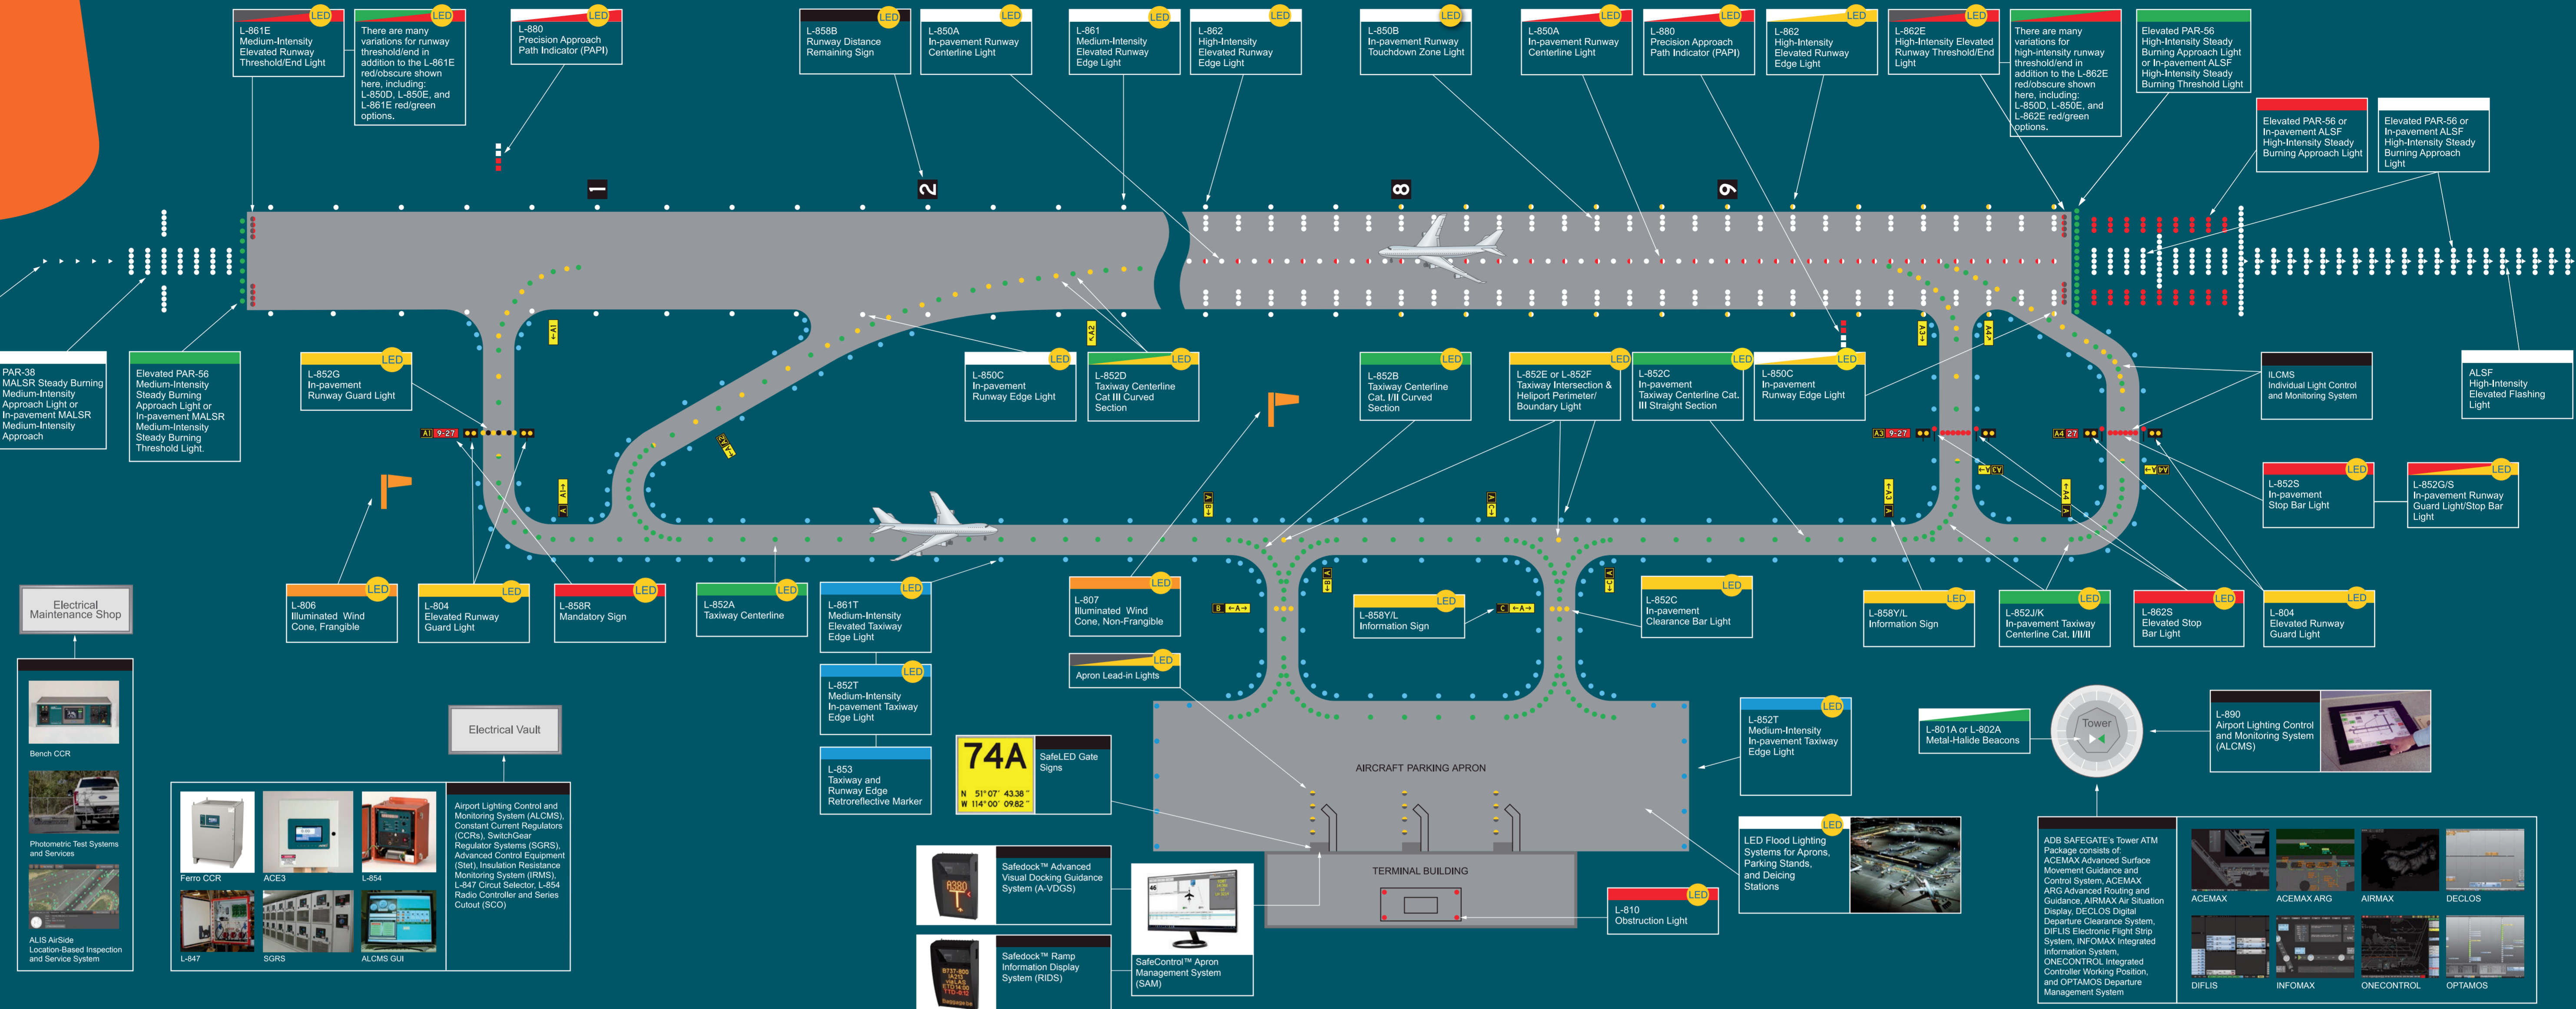

Airport performance from approach to departure

Note: Airport diagram is for illustrative purposes only and not to scale. Refer to FAA Advisory Circulars for specific airfield lighting installation details.

General Aviation (GA) Diagram

ADB SAFEGATE Americas, LLC
977 Gahanna Parkway
Columbus, OH 43230

Tel: +1 (614) 861 1304
+1 (800) 545 4157
Fax: +1 (614) 864 2069

7101 Northland Circle, Suite 110
Brooklyn Park, MN 55428
Tel: +1 (763) 535 9299

salesupport@adbsafegate.com
adbsafegate.com

Runway/Taxiway Arrangement of SMGCS Features

Pilot Guide to Airport Signs