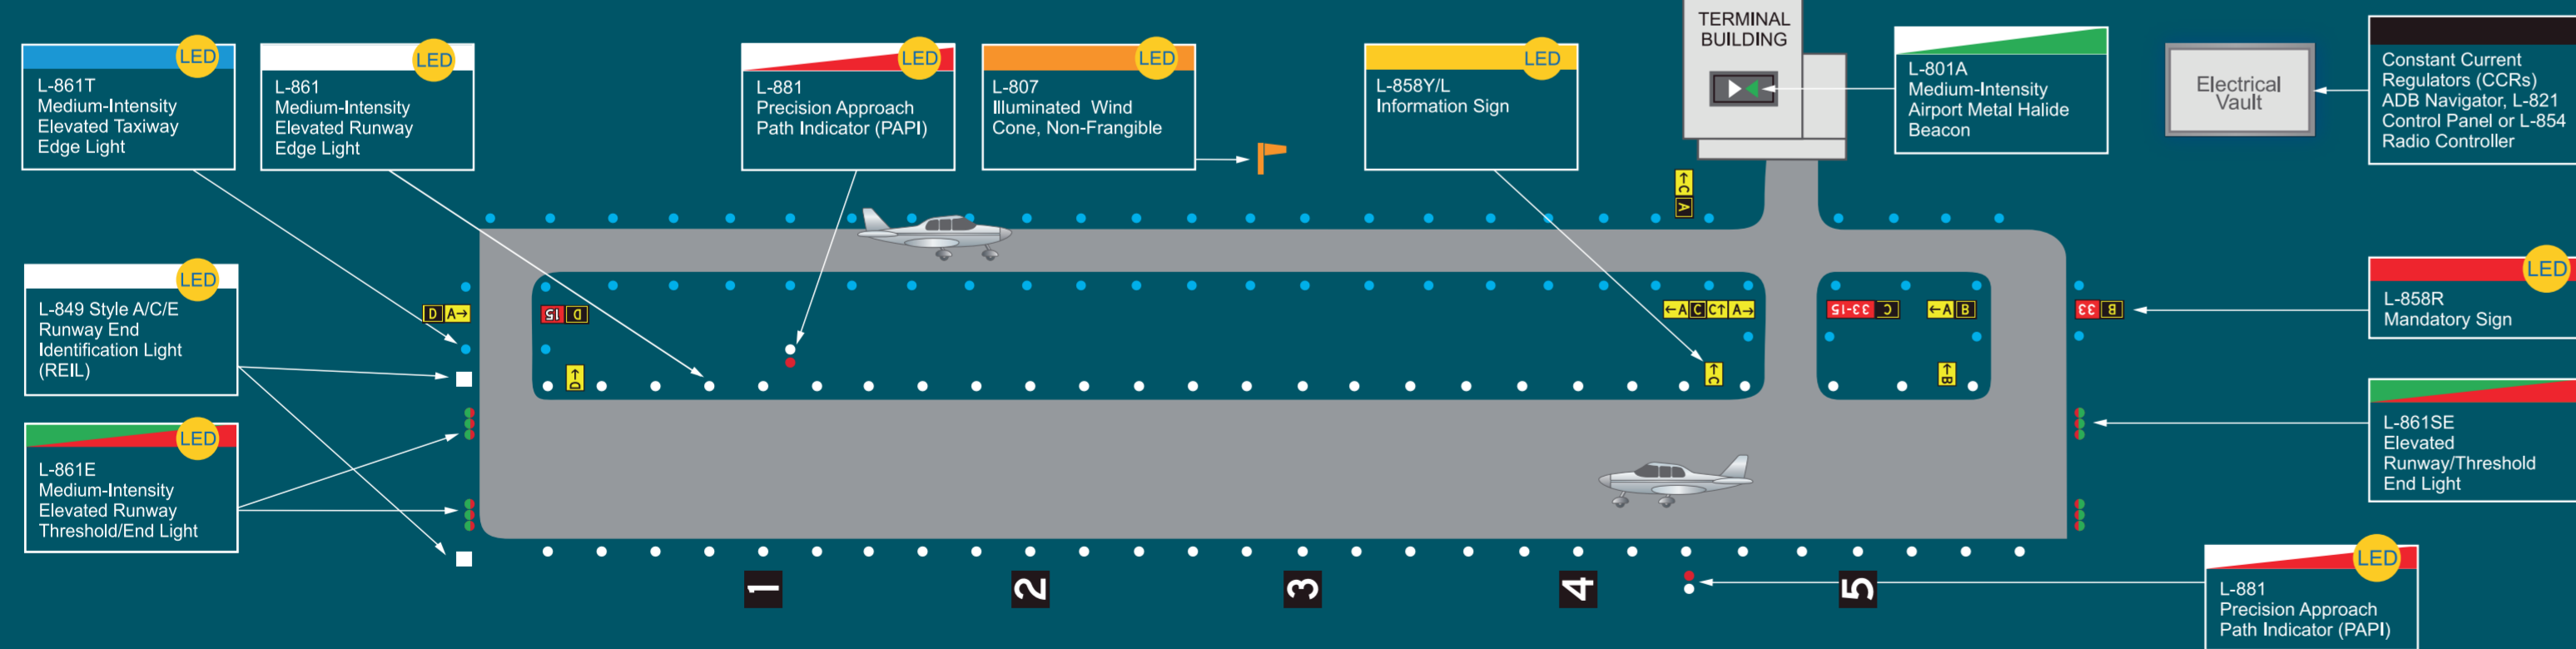

Airport performance from approach to departure

Note: Airport diagram is for illustrative purposes only and not to scale. Refer to FAA Advisory Circulars for specific airfield lighting installation details.

General Aviation (GA) Diagram

ADB SAFEGATE Americas, LLC
977 Gahanna Parkway
Columbus, OH 43230

Tel: +1 (614) 861 1304
+1 (800) 545 4157
Fax: +1 (614) 864 2069

7101 Northland Circle, Suite 110
Brooklyn Park, MN 55428
Tel: +1 (763) 535 9299

salesupport@adbsafegate.com
adbsafegate.com

Runway/Taxiway Arrangement of SMGCS Features

Pilot Guide to Airport Signs